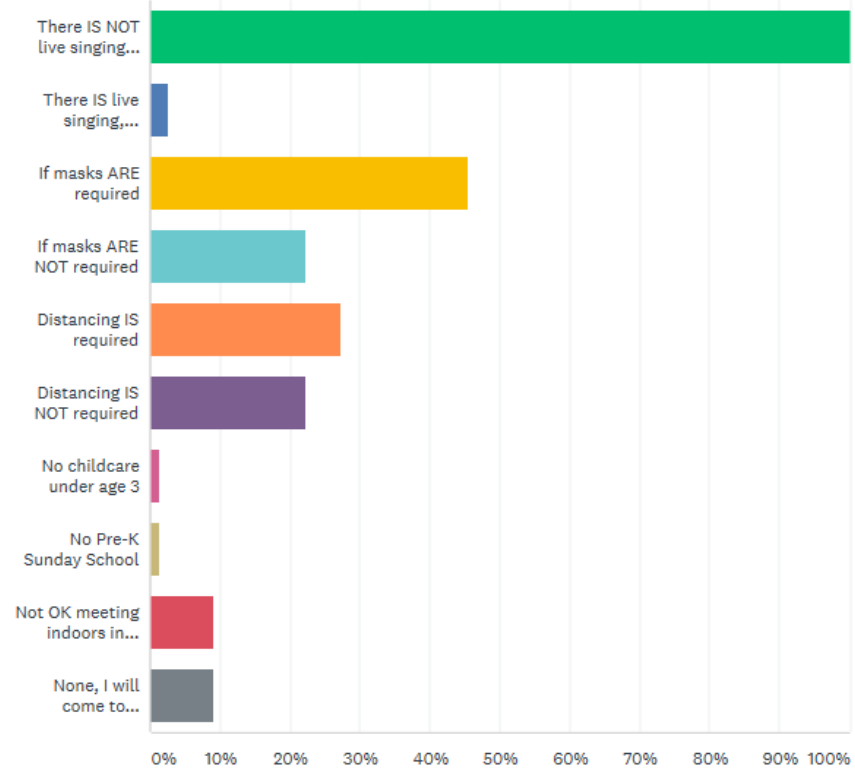

What barriers would prevent you from attending indoor, in person worship services at Calvary's facility?

Answered: 69 Skipped: 0

Rationale for the Plan:

No Singing
Barrier

What barriers would prevent you from attending indoor, in person worship services at Calvary's facility?

Answered: 77 Skipped: 0

Rationale for the Plan:

Is Singing Barrier

What barriers would prevent you from attending indoor, in person worship services at Calvary's facility?

Answered: 58 Skipped: 0