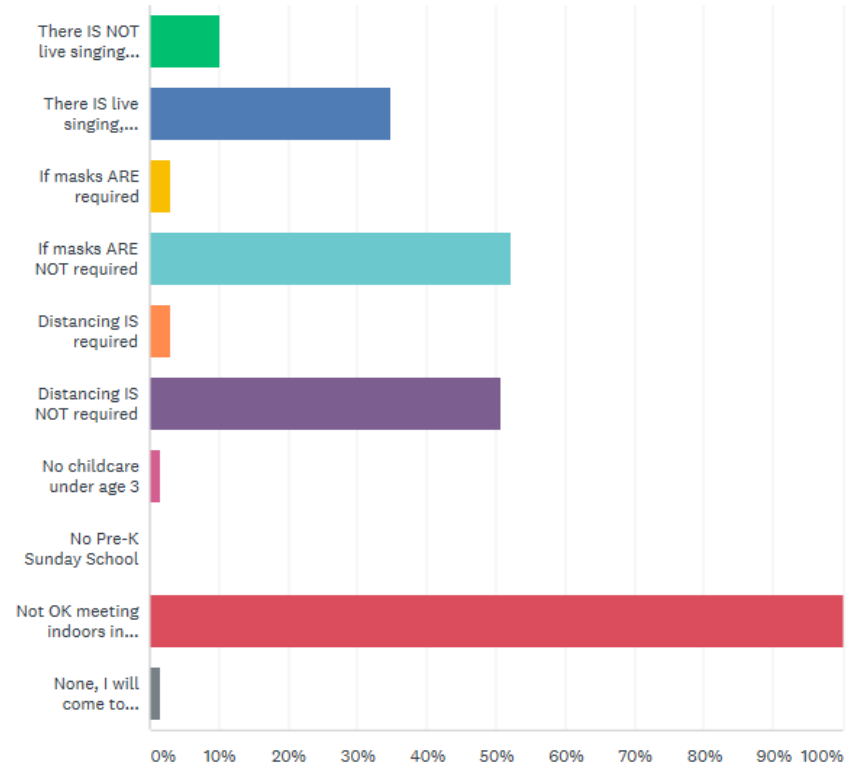

Q & A

Backup

Rationale for the Plan:

No Barriers

What barriers would prevent you from attending indoor, in person worship services at Calvary's facility?

Answered: 60 Skipped: 0

Rationale for the Plan:

Not Comfortable Meeting Indoors In Larger Groups

What barriers would prevent you from attending indoor, in person worship services at Calvary's facility?

Answered: 69 Skipped: 0

Rationale for the Plan:

No Singing
Barrier

What barriers would prevent you from attending indoor, in person worship services at Calvary's facility?