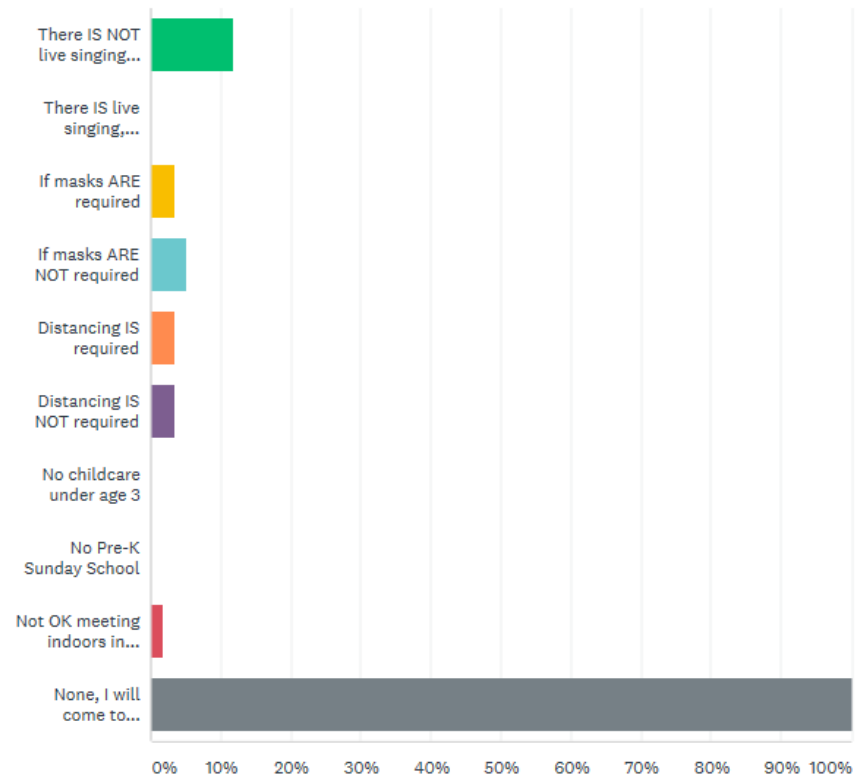

Q & A

Backup

Rationale for the Plan:

No Barriers

What barriers would prevent you from attending indoor, in person worship services at Calvary's facility?

Answered: 60 Skipped: 0

Rationale for the Plan:

Not Comfortable Meeting Indoors In Larger Groups

What barriers would prevent you from attending indoor, in person worship services at Calvary's facility?

Answered: 69 Skipped: 0

Rationale for the Plan:

No Singing
Barrier

What barriers would prevent you from attending indoor, in person worship services at Calvary's facility?