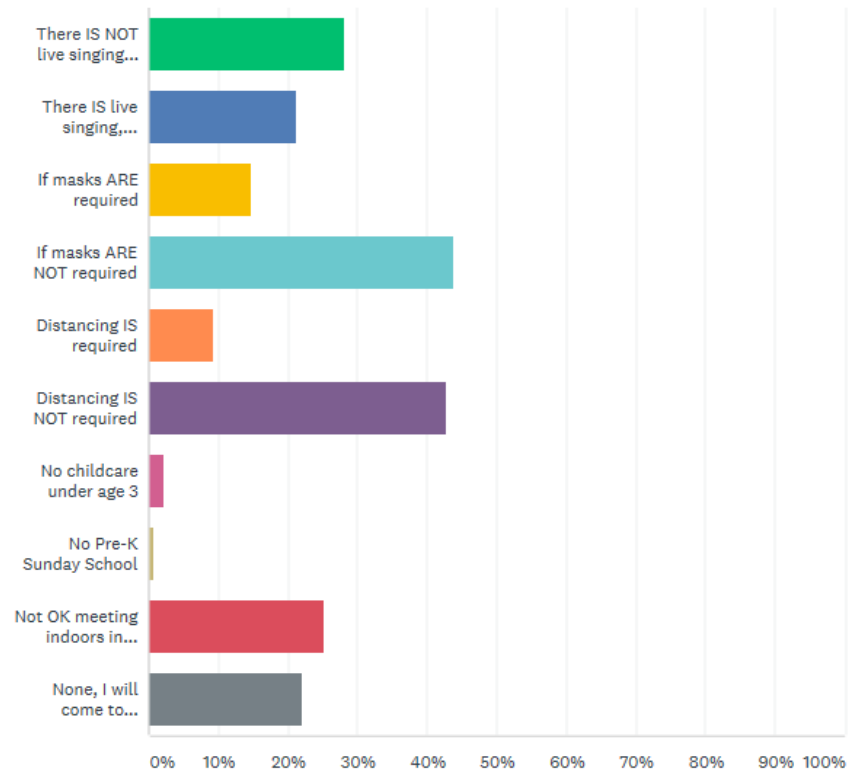

Rationale for the Plan:

All Responses

What barriers would prevent you from attending indoor, in person worship services at Calvary's facility?

Answered: 274 Skipped: 0